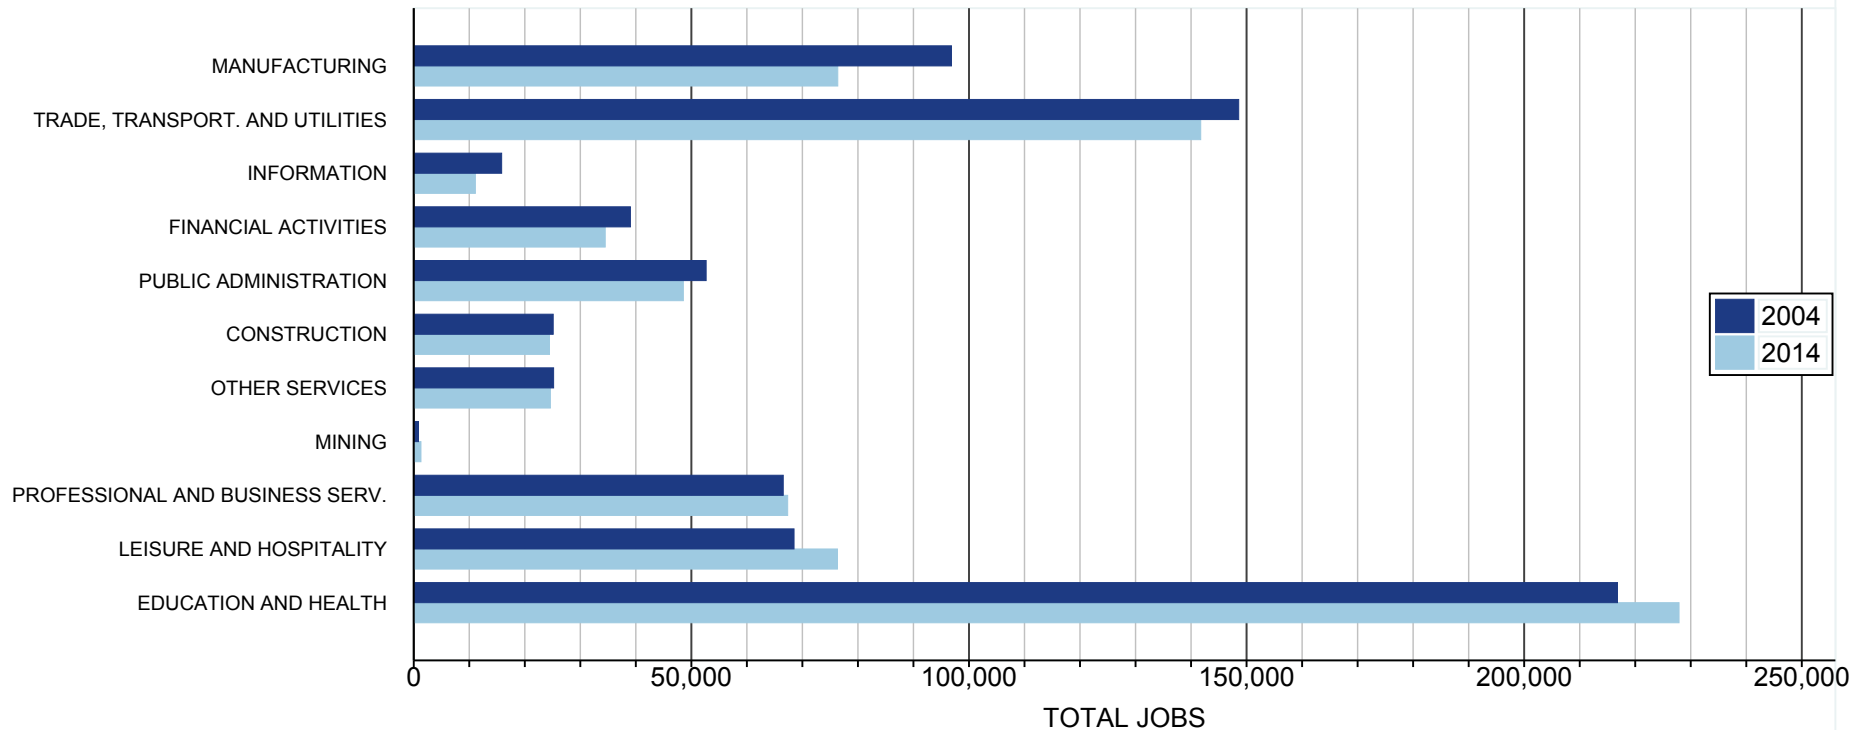

## TOTAL JOBS IN CENTRAL SOUTHERN, 2004 AND 2014

**SOURCE** | NYCLMIS analysis of NYS Department Of Labor Quarterly Census Of Employment And Wages.  
Central Southern includes Cayuga, Cortland, Madison, Onondaga, Oswego, Herkimer, Oneida, Otsego, Broome, Chemung, Chenango, Delaware, Schuyler, Steuben, Tioga, and Tompkins counties