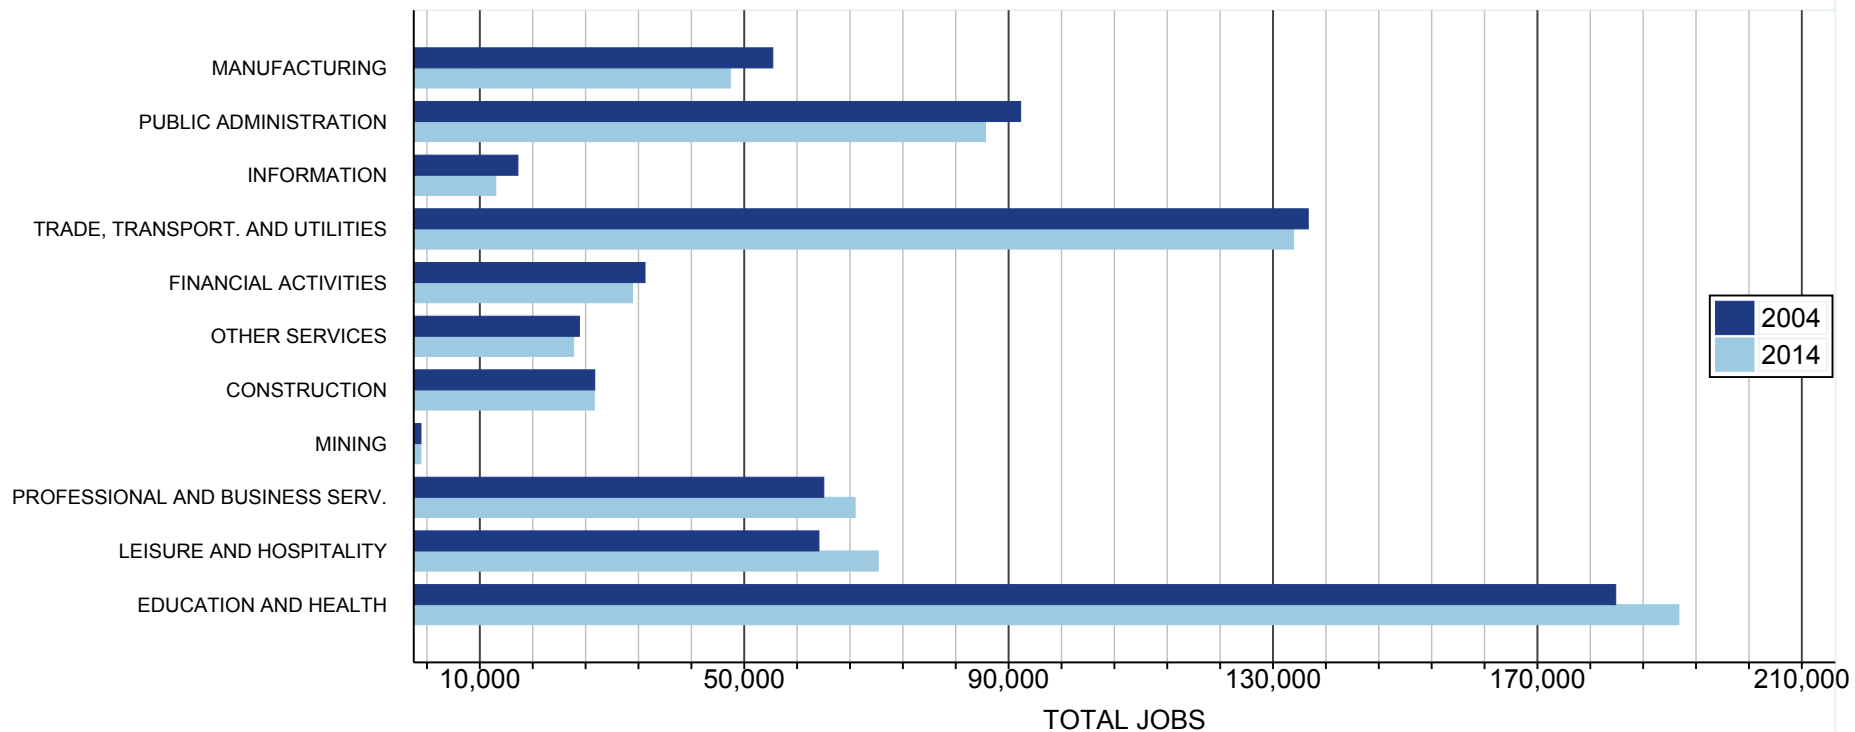

## TOTAL JOBS IN CAPITAL NORTH, 2004 AND 2014

**SOURCE** | NYCLMIS analysis of NYS Department Of Labor Quarterly Census Of Employment And Wages.  
Capital North includes Albany, Columbia, Greene, Rensselaer, Saratoga, Schenectady, Warren, Washington, Clinton, Essex, Franklin, Hamilton, Jefferson, Lewis, St. Lawrence, Fulton, Montgomery, and Schoharie counties