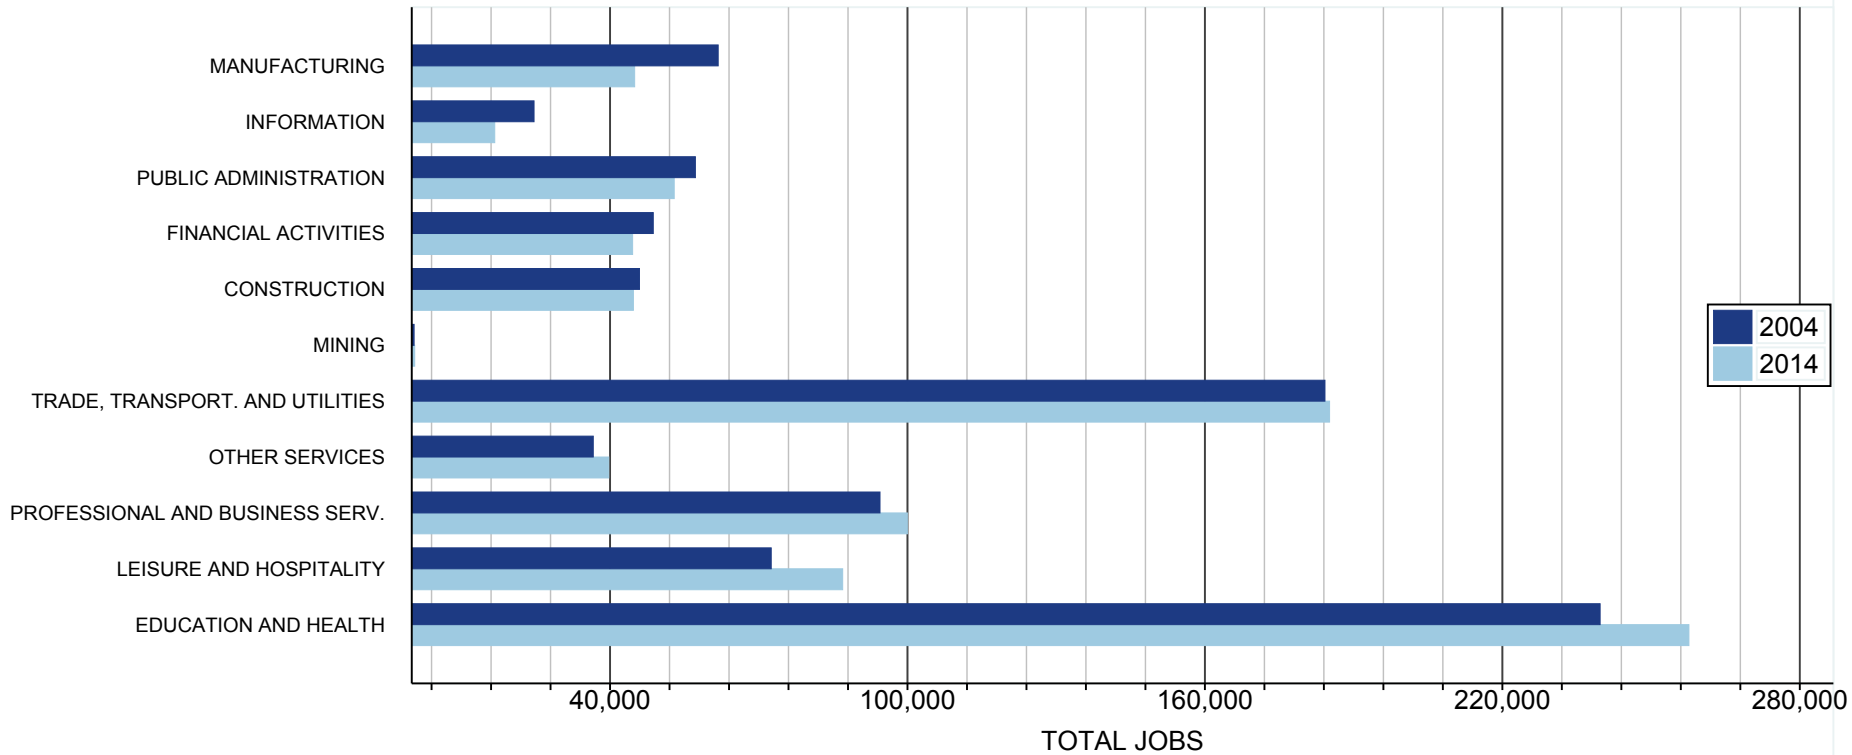

TOTAL JOBS IN HUDSON VALLEY, 2004 AND 2014

SOURCE | NYCLMIS analysis of NYS Department Of Labor Quarterly Census Of Employment And Wages.
Hudson Valley includes Dutchess, Orange, Putnam, Rockland, Sullivan, Ulster, and Westchester counties